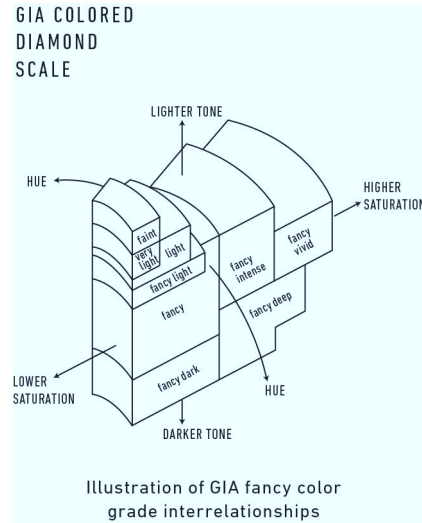

Verify this report at gia.edu

GIA COLORED DIAMOND REPORT

April 28, 2014
Report Type ..... Identification and Origin Report
GIA Report Number 2165061858
Shape and Cutting Style . Cut-Cornered Square Modified
Brilliant
Measurements ..... 2.91 x 2.85 x 1.71 mm
Carat Weight ..... 0.13 carat
Color Grade ..... Fancy Brownish Purplish Pink
Color Origin ..... Natural
Color Distribution ..... Even
Inscription(s): GIA 2165061858

ADDITIONAL INFORMATION

The results documented in this report refer only to the diamond described, and were obtained using the techniques and equipment used by GIA at the time of examination. This report is not a guarantee or valuation. For additional information and important limitations and disclaimers, please see www.gia.edu/terms or call +1 800 421 7250 or +1 760 603 4500. ©2014 Gemological Institute of America, Inc.

reportcheck.gia.edu