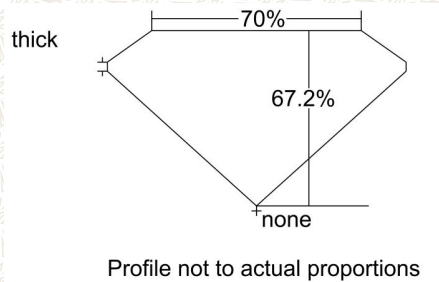

GIA COLORED DIAMOND REPORT

October 04, 2017
 Report Type Grading Report
 GIA Report Number 5182775195
 Shape and Cutting Style . Cut-Cornered Square Modified Brilliant
 Measurements 7.02 x 6.86 x 4.62 mm
 Carat Weight 2.04 carat
 Color Grade Fancy Yellow
 Color Origin Natural
 Color Distribution Even
 Clarity Grade VVS1
 Proportions:

Polish Very Good
 Symmetry Good
 Fluorescence Medium Blue
 Inscription(s): GIA 5182775195

ADDITIONAL INFORMATION

CLARITY CHARACTERISTICS

KEY TO SYMBOLS*

-  Cavity
-  Natural

* Red symbols denote internal characteristics (inclusions). Green or black symbols denote external characteristics (blemishes). Diagram is an approximate representation of the diamond, and symbols shown indicate type, position, and approximate size of clarity characteristics. All clarity characteristics may not be shown. Details of finish are not shown.